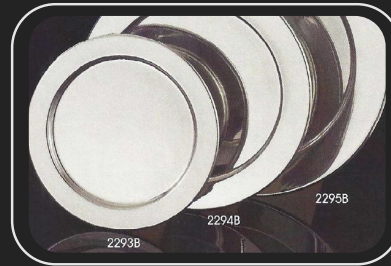

Flat Wide Border Award Plate

Flat Wide Border Award Plate. Material: Pewter Can engrave on the border.			
SKU	Diameter	Price	Weight (lbs)
2293B	8"	$146	.64
2294B	10"	$181	1.00
2295B	12"	$221	1.60